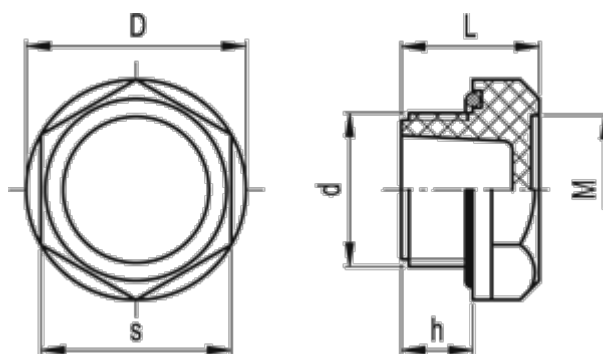

Data Sheet

Article number: 2311158285

Description: E+G Plug
TNR.14x1.5

Measures

D	= 22
d	= M14x1.5
h	= 9
L	= 17
M	= 15
s	= 19
Tightening (N m)	=
Weight (g)	= 4